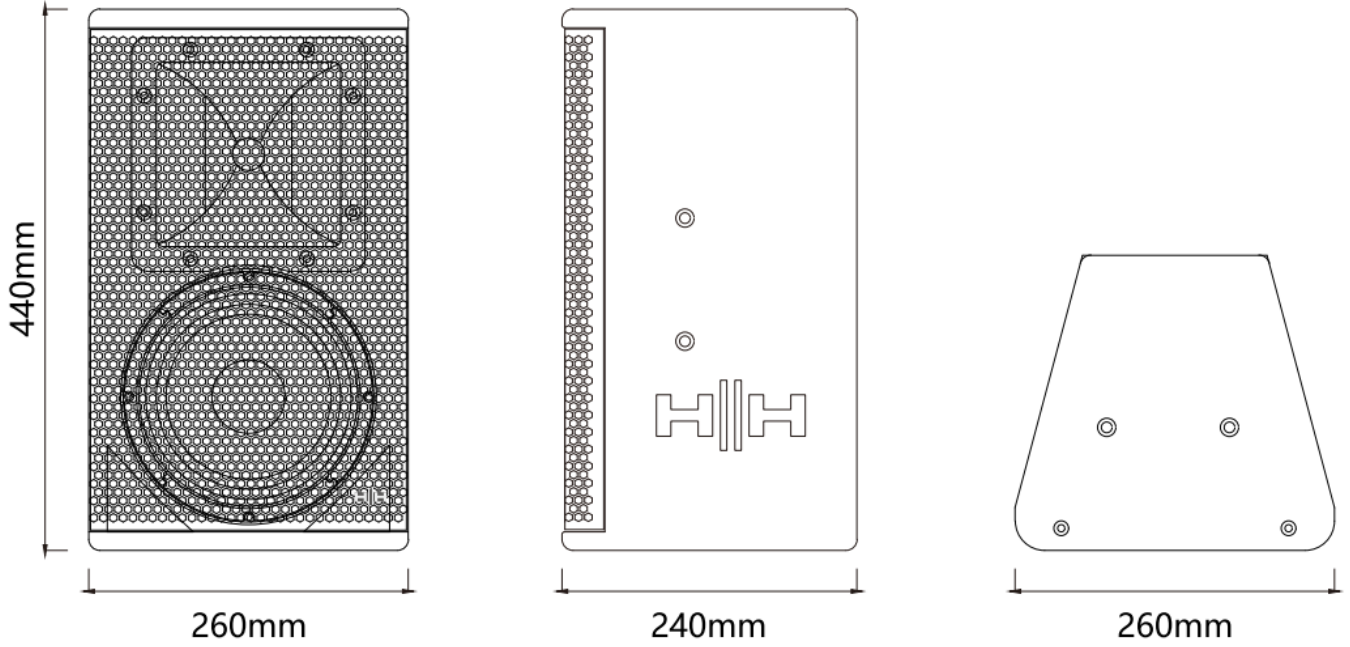

DIMENSIONS

HH Electronics is a trading style of
Headstock Distribution Ltd,
Steelpark Road, Coombswood Business Park West,
Halesowen, West Midlands, B62 8HD, UK.
© 2024 HH Electronics Ltd
www.hhaudio.com

In the interest of continued development, HH reserves the right to amend
product specification without prior notification.