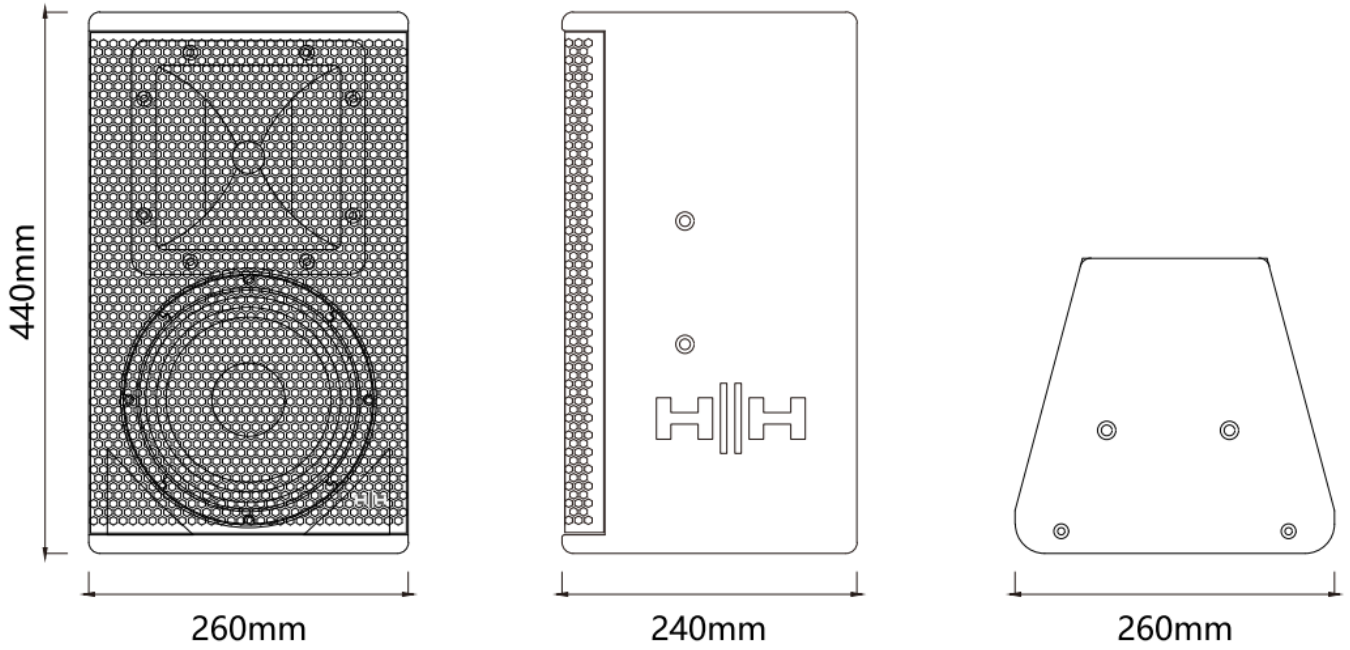

DIMENSIONS

HH Electronics is a trading style of
Headstock Distribution Ltd,
Steelpark Road, Coombswood Business Park West,
Halesowen, West Midlands, B62 8HD, UK.
© 2024 HH Electronics Ltd
www.hhaudio.com

In the interest of continued development, HH reserves the right to amend
product specification without prior notification.