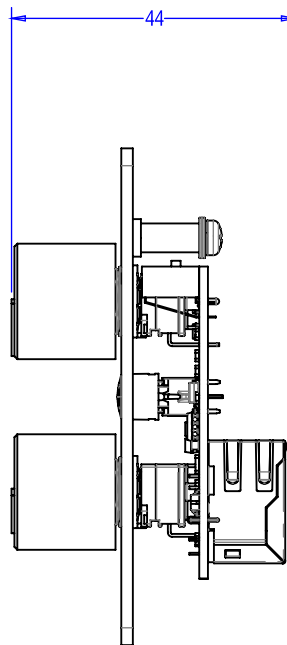

| | |
|--------------------------------|--|
| Model | MZ-C2-EU-BK |
| System type | Wall volume controller with source select |
| Colour | Black |
| Features | |
| Controls | Rotary volume control, Rotary source selector. Dual colour mute switch (Red for Muted, Green for active) 4W DIP switch to select Z1, Z2, Z3, Z4 control |
| Input Connectors | 1x RJ45 LAN connector for direct connection to the master zone amplifier |
| Output Connectors | 1x RJ45 LAN connector for direct connection to the next wall controller in the chain |
| Wiring | Standard CAT5e shielded cable, in a daisy chain configuration (Home run wiring not currently supported) |
| Dimensions | |
| Unit dimensions (HWD) | 86 x 86 x 44 mm (3.4" x 3.4" x 1.7") |
| Installation Depth | 36mm Min Depth Required |
| Net Weight | 0.147Kg, 0.3 lbs |
| Carton dimensions (HWD) | 135 x 115 x 75 mm (5.3" x 4.5" x 3") |
| Gross Weight | 0.205Kg, 0.5 lbs |
| Master Carton dimensions (HWD) | 165 x 475 x 255 mm (6.5" x 18.7" x 10") (0.02 M3) |
| Gross Weight | 4.5Kg, 9.9 lbs |
| Accessories | |
| EAN13 | 5060109458404 single, 5060109458411 Master, 12pcs multipack) |

WALL CONTROLLER

MZ-SERIES
INSTALLATION

DIMENSIONS

REAR

FRONT

RIGHT

SECTION P-P