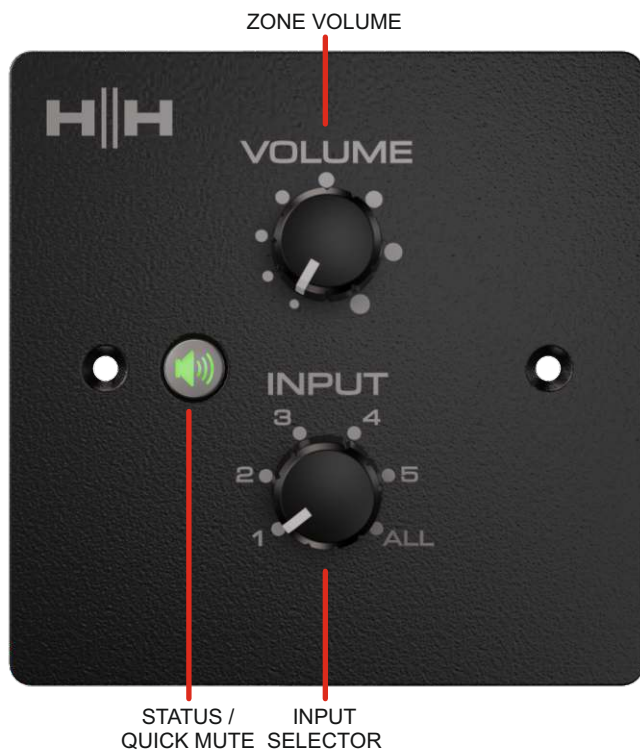

WALL CONTROLLER

MZ-SERIES INSTALLATION

MZ-C2

The MZ-C2 is a wall mounted volume controller and source selector for the MZ series zone distribution amplifiers. The MZ-C2 allows the installer to select which zones the volume control is assigned to, and has a handy quick illuminated mute option to avoid moving the volume control. Front mounted source selector control allows the user to select which input is routed to the selected zone/s. Connected using standard Cat5 cable, installation is quick and easy. MZ-C2-EU-BK is finished in satin black and fits a standard UK sized single patress box. White version available (MZ-C2-EU-WH)

FEATURES

- Volume and Source Select
- Standard UK sized 1G Patress
- Satin Black finish
- Installer DIP switch settings for controlled zone/s
- Control 1,2,3 or 4 zones with one control
- Quick Mute Switch with Status Led

| | |
|--------------------------------|--|
| Model | MZ-C2-EU-BK |
| System type | Wall volume controller with source select |
| Colour | Black |
| Features | |
| Controls | Rotary volume control, Rotary source selector. Dual colour mute switch (Red for Muted, Green for active) 4W DIP switch to select Z1, Z2, Z3, Z4 control |
| Input Connectors | 1x RJ45 LAN connector for direct connection to the master zone amplifier |
| Output Connectors | 1x RJ45 LAN connector for direct connection to the next wall controller in the chain |
| Wiring | Standard CAT5e shielded cable, in a daisy chain configuration (Home run wiring not currently supported) |
| Dimensions | |
| Unit dimensions (HWD) | 86 x 86 x 44 mm (3.4" x 3.4" x 1.7") |
| Installation Depth | 36mm Min Depth Required |
| Net Weight | 0.147Kg, 0.3 lbs |
| Carton dimensions (HWD) | 135 x 115 x 75 mm (5.3" x 4.5" x 3") |
| Gross Weight | 0.205Kg, 0.5 lbs |
| Master Carton dimensions (HWD) | 165 x 475 x 255 mm (6.5" x 18.7" x 10") (0.02 M3) |
| Gross Weight | 4.5Kg, 9.9 lbs |
| Accessories | |
| EAN13 | 5060109458404 single, 5060109458411 Master, 12pcs multipack) |