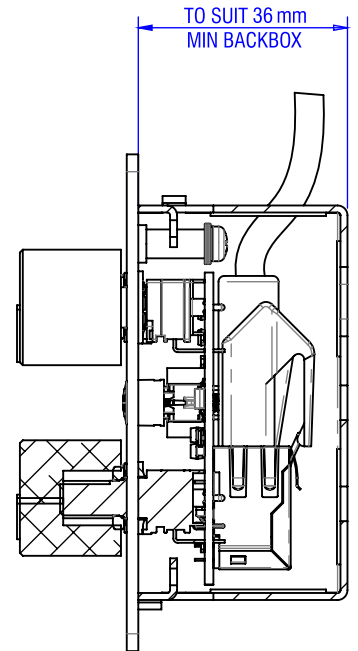

| | |
|--------------------------------|--|
| Model | MZ-C2-EU-BK |
| System type | Wall volume controller with source select |
| Colour | Black |
| Features | |
| Controls | Rotary volume control, Rotary source selector. Dual colour mute switch (Red for Muted, Green for active) 4W DIP switch to select Z1, Z2, Z3, Z4 control |
| Input Connectors | 1x RJ45 LAN connector for direct connection to the master zone amplifier |
| Output Connectors | 1x RJ45 LAN connector for direct connection to the next wall controller in the chain |
| Wiring | Standard CAT5e shielded cable, in a daisy chain configuration (Home run wiring not currently supported) |
| Dimensions | |
| Unit dimensions (HWD) | 86 x 86 x 44 mm (3.4" x 3.4" x 1.7") |
| Installation Depth | 36mm Min Depth Required |
| Net Weight | 0.147Kg, 0.3 lbs |
| Carton dimensions (HWD) | 135 x 115 x 75 mm (5.3" x 4.5" x 3") |
| Gross Weight | 0.205Kg, 0.5 lbs |
| Master Carton dimensions (HWD) | 165 x 475 x 255 mm (6.5" x 18.7" x 10") (0.02 M3) |
| Gross Weight | 4.5Kg, 9.9 lbs |
| Accessories | |
| EAN13 | 5060109458404 single, 5060109458411 Master, 12pcs multipack) |

WALL CONTROLLER

MZ-SERIES
INSTALLATION

DIMENSIONS

REAR

FRONT

RIGHT

SECTION P-P