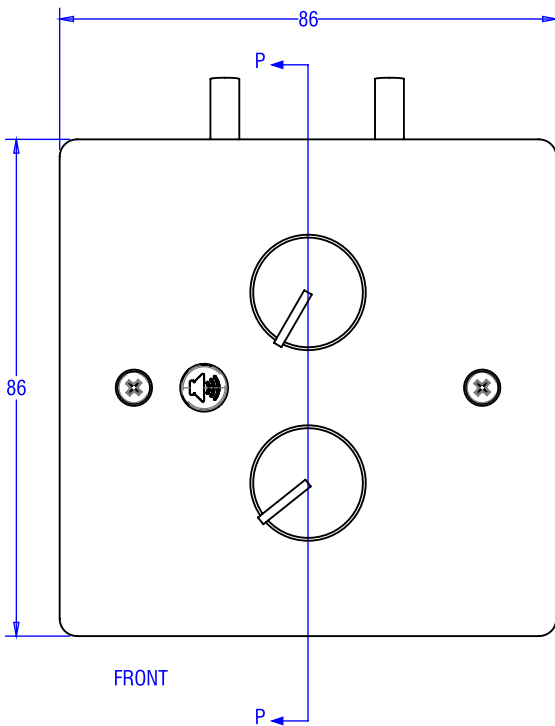

FEATURES

- Volume and Source Select
- Standard UK sized 1G Patress
- Satin Black finish
- Installer DIP switch settings for controlled zone/s
- Control 1,2,3 or 4 zones with one control
- Quick Mute Switch with Status Led

| | |
|--------------------------------|--|
| Model | MZ-C2-EU-BK |
| System type | Wall volume controller with source select |
| Colour | Black |
| Features | |
| Controls | Rotary volume control, Rotary source selector. Dual colour mute switch (Red for Muted, Green for active) 4W DIP switch to select Z1, Z2, Z3, Z4 control |
| Input Connectors | 1x RJ45 LAN connector for direct connection to the master zone amplifier |
| Output Connectors | 1x RJ45 LAN connector for direct connection to the next wall controller in the chain |
| Wiring | Standard CAT5e shielded cable, in a daisy chain configuration (Home run wiring not currently supported) |
| Dimensions | |
| Unit dimensions (HWD) | 86 x 86 x 44 mm (3.4" x 3.4" x 1.7") |
| Installation Depth | 36mm Min Depth Required |
| Net Weight | 0.147Kg, 0.3 lbs |
| Carton dimensions (HWD) | 135 x 115 x 75 mm (5.3" x 4.5" x 3") |
| Gross Weight | 0.205Kg, 0.5 lbs |
| Master Carton dimensions (HWD) | 165 x 475 x 255 mm (6.5" x 18.7" x 10") (0.02 M3) |
| Gross Weight | 4.5Kg, 9.9 lbs |
| Accessories | |
| EAN13 | 5060109458404 single, 5060109458411 Master, 12pcs multipack) |

WALL CONTROLLER

MZ-SERIES
INSTALLATION

DIMENSIONS

REAR

FRONT

RIGHT

SECTION P-P