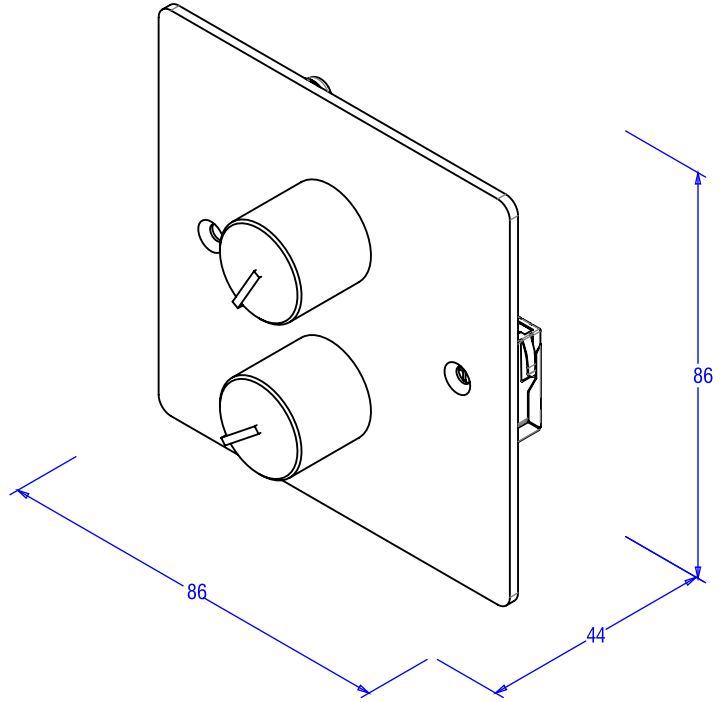

FEATURES

- Volume and Source Select
- Standard UK sized 1G Patress
- Satin Black finish
- Installer DIP switch settings for controlled zone/s
- Control 1,2,3 or 4 zones with one control
- Quick Mute Switch with Status Led

| | |
|--------------------------------|--|
| Model | MZ-C2-EU-BK |
| System type | Wall volume controller with source select |
| Colour | Black |
| Features | |
| Controls | Rotary volume control, Rotary source selector. Dual colour mute switch (Red for Muted, Green for active) 4W DIP switch to select Z1, Z2, Z3, Z4 control |
| Input Connectors | 1x RJ45 LAN connector for direct connection to the master zone amplifier |
| Output Connectors | 1x RJ45 LAN connector for direct connection to the next wall controller in the chain |
| Wiring | Standard CAT5e shielded cable, in a daisy chain configuration (Home run wiring not currently supported) |
| Dimensions | |
| Unit dimensions (HWD) | 86 x 86 x 44 mm (3.4" x 3.4" x 1.7") |
| Installation Depth | 36mm Min Depth Required |
| Net Weight | 0.147Kg, 0.3 lbs |
| Carton dimensions (HWD) | 135 x 115 x 75 mm (5.3" x 4.5" x 3") |
| Gross Weight | 0.205Kg, 0.5 lbs |
| Master Carton dimensions (HWD) | 165 x 475 x 255 mm (6.5" x 18.7" x 10") (0.02 M3) |
| Gross Weight | 4.5Kg, 9.9 lbs |
| Accessories | |
| EAN13 | 5060109458404 single, 5060109458411 Master, 12pcs multipack) |

WALL CONTROLLER

MZ-SERIES
INSTALLATION

DIMENSIONS

REAR

FRONT

RIGHT

SECTION P-P