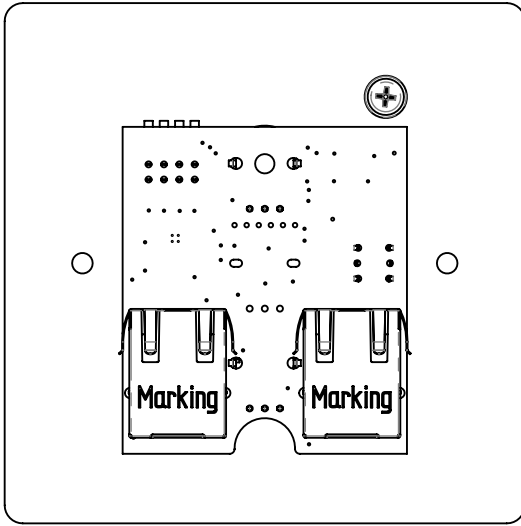

FEATURES

- Volume and Source Select
- Standard UK sized 1G Patress
- Satin Black finish
- Installer DIP switch settings for controlled zone/s
- Control 1,2,3 or 4 zones with one control
- Quick Mute Switch with Status Led

| | |
|--------------------------------|--|
| Model | MZ-C2-EU-BK |
| System type | Wall volume controller with source select |
| Colour | Black |
| Features | |
| Controls | Rotary volume control, Rotary source selector. Dual colour mute switch (Red for Muted, Green for active) 4W DIP switch to select Z1, Z2, Z3, Z4 control |
| Input Connectors | 1x RJ45 LAN connector for direct connection to the master zone amplifier |
| Output Connectors | 1x RJ45 LAN connector for direct connection to the next wall controller in the chain |
| Wiring | Standard CAT5e shielded cable, in a daisy chain configuration (Home run wiring not currently supported) |
| Dimensions | |
| Unit dimensions (HWD) | 86 x 86 x 44 mm (3.4" x 3.4" x 1.7") |
| Installation Depth | 36mm Min Depth Required |
| Net Weight | 0.147Kg, 0.3 lbs |
| Carton dimensions (HWD) | 135 x 115 x 75 mm (5.3" x 4.5" x 3") |
| Gross Weight | 0.205Kg, 0.5 lbs |
| Master Carton dimensions (HWD) | 165 x 475 x 255 mm (6.5" x 18.7" x 10") (0.02 M3) |
| Gross Weight | 4.5Kg, 9.9 lbs |
| Accessories | |
| EAN13 | 5060109458404 single, 5060109458411 Master, 12pcs multipack) |

WALL CONTROLLER

MZ-SERIES
INSTALLATION

DIMENSIONS

REAR

FRONT

RIGHT

SECTION P-P