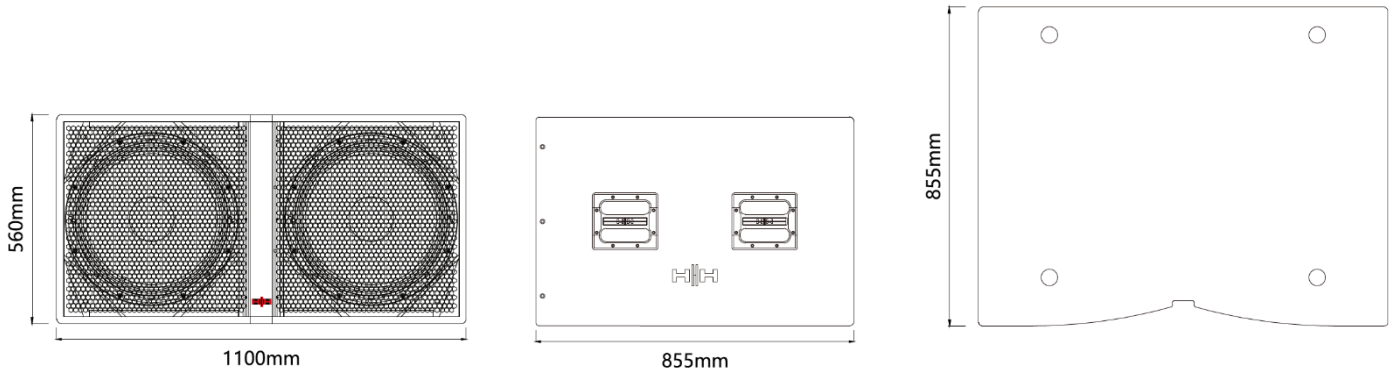

DIMENSIONS

HH Electronics is a trading style of
Headstock Distribution Ltd,
Steelpark Road, Coombswood Business Park West,
Halesowen, West Midlands, B62 8HD, UK.
© 2024 HH Electronics Ltd
www.hhaudio.com

In the interest of continued development, HH reserves the right to amend
product specification without prior notification.